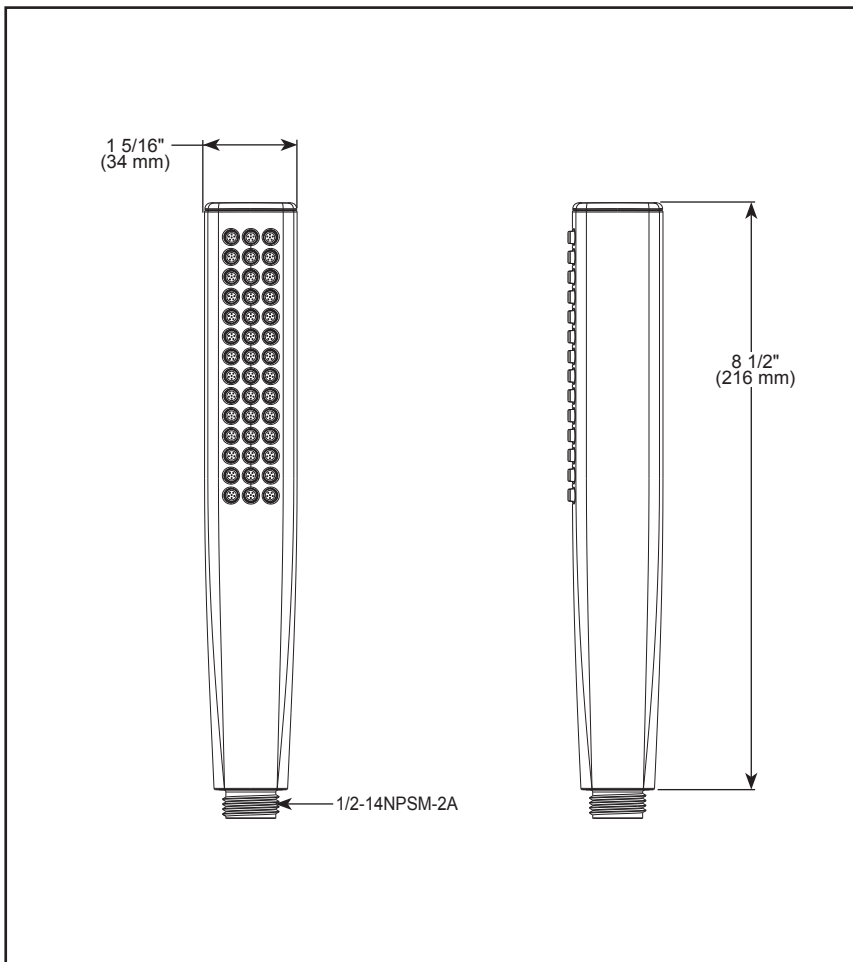

see what Delta can do™

HAND SHOWER

■ Single-Setting Hand Shower

FEATURES:

- Touch-Clean® Spray Holes
- FeatherRain™ Spray
- Lumicoat® Finish (-PR models only)
- Lumicoat® Finishes easily wipe clean without cleaners and chemicals on the products most commonly touched areas

STANDARD SPECIFICATIONS:

- Max flow rate 1.75 gpm @ 80 psi, 6.6 L/min @ 550 kPa
- Certified dual check valves for backflow protection
- Spray settings include: FeatherRain™ Spray.

WARRANTY:

- Parts and Finish – Lifetime limited warranty; or for commercial purchasers, 10 years for multi-family residential (apartments and condominiums) and 5 years for all other commercial uses, in each case from the date the product is received by the original purchaser or their authorized representative (installation contractor, etc.).
- Please go to www.deltafaucet.com for the complete details of our limited warranty.

▲ Designate proper finish suffix

COMPLIES WITH:

- ASME A112.18.1 / CSA B125.1◆
- ASME A112.18.3
- EPA WaterSense®

◆ Your Delta hand shower incorporates a backflow protection system that has been tested to be in compliance with ASME A112.18.3 and ASME A112.18.1/CSA B125.1. It incorporates two certified check valves in series, which operate independently and are integral, non-serviceable parts of the wand assembly.